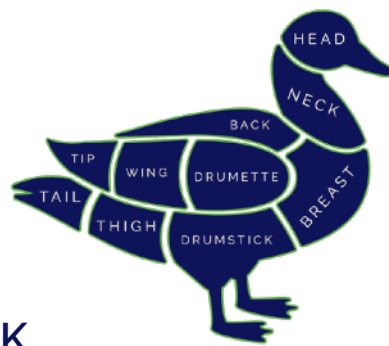

Order Specifications

- Skin-on or Skinless

Drumstick

P2035 Bone-in, Skin on

Order Specifications

- Quantity
- Size

Neck

P2042 Whole Turkey Neck

Order Specifications

- Count per pack

Wing

P2036 Whole Wing

Order Specifications

- Wingtip on or off

DUCK

Whole Duckling

P3000 Skin-on

Order Specifications

- With or without giblets
- Size

Breast

P3013 Whole Duckling Breast

Order Specifications

- Bone-in or boneless
- Size

Duckling Leg