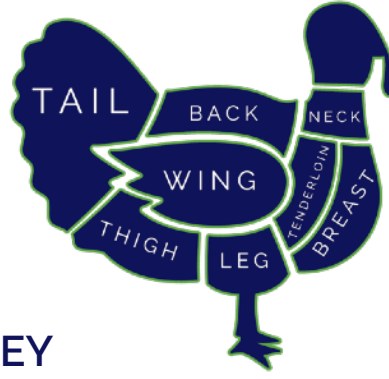

- Quantity

Heart

P1052 Whole Chicken Hearts

Order Specifications

- Quantity

Giblet

P1043 Whole Giblets

Order Specifications

- Quantity

TURKEY

Whole Young Turkey

P2000 Range 16-24+ lbs.

Order Specifications

- Weight / Size
- With or without giblets

Turkey Breast

P2013 Boneless